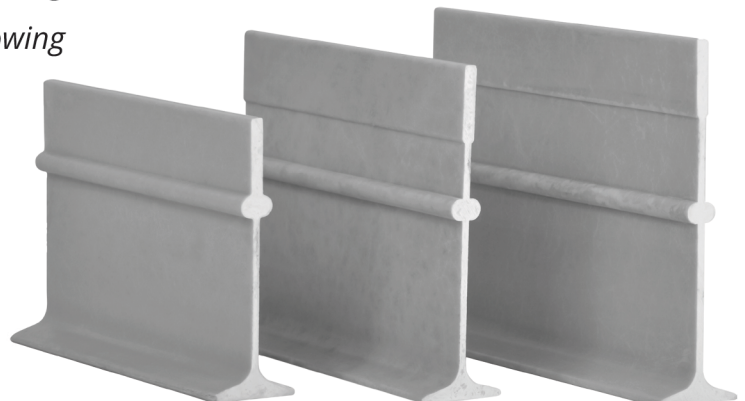

JD1212  
(12"×12")

JD1212-ST Solid Top  
(12"×12")

## JDBeam Fiberglass Beams (Custom lengths available)

- 6.5" beams (JD65). Up to 12' for nursery, 8' for farrowing
- 5" beams (JD50). Up to 10' for nursery, 7.5' for farrowing
- 3" beams (JD30). Special Order
- Beam End Supports (JD3932) & (JD305)

3" Beam Support

5" & 6.5" Beam Support