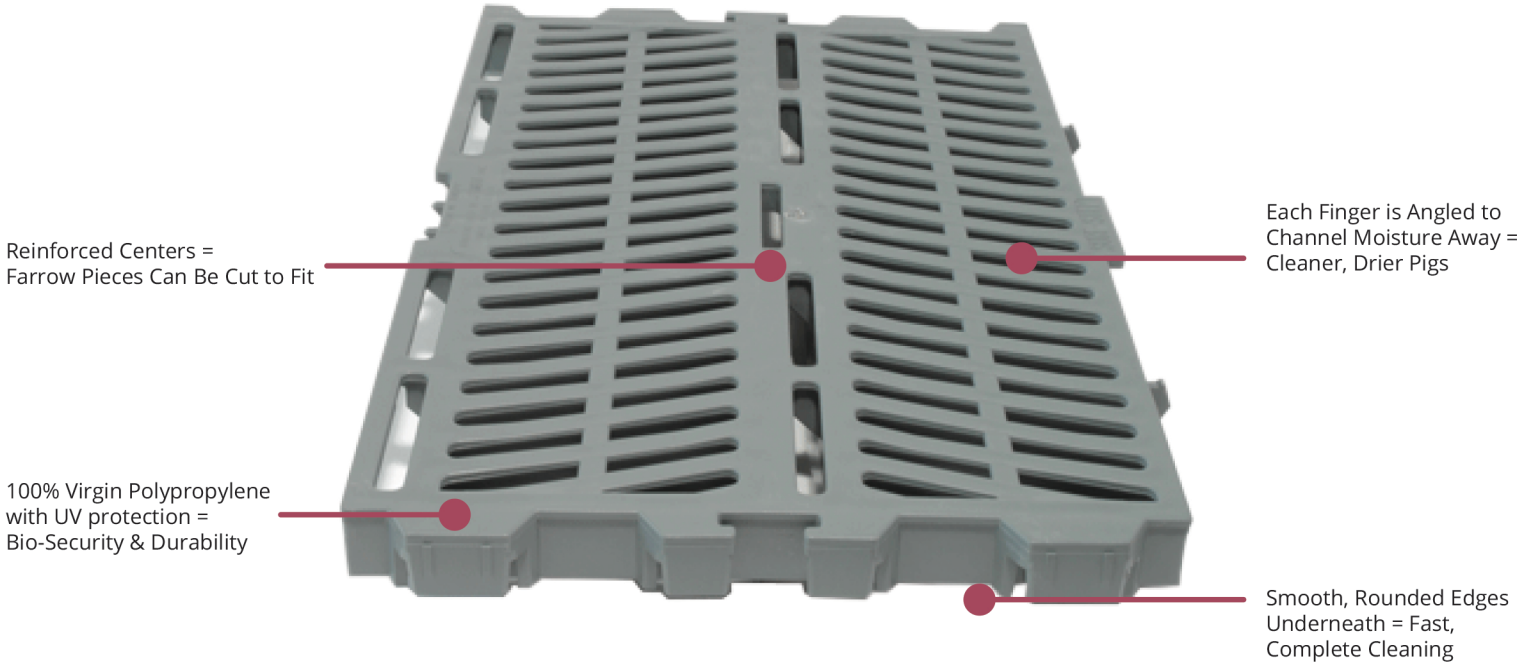

# SURE-STEP™ NURSERY & FARROWING FLOOR SYSTEM

## Plastic Flooring (Black, Gray, Custom Colors)

JD1824  
(18"×24")

JD 1824-5  
(18"×24"  
.5" between fingers)

JD1224  
(24"×12")

JD1224-ST Solid Top  
(24"×12")

JD1218  
(18"×12")

JD1218-ST Solid Top  
(18"×12")

JD1212  
(12"×12")

JD1212-ST Solid Top  
(12"×12")